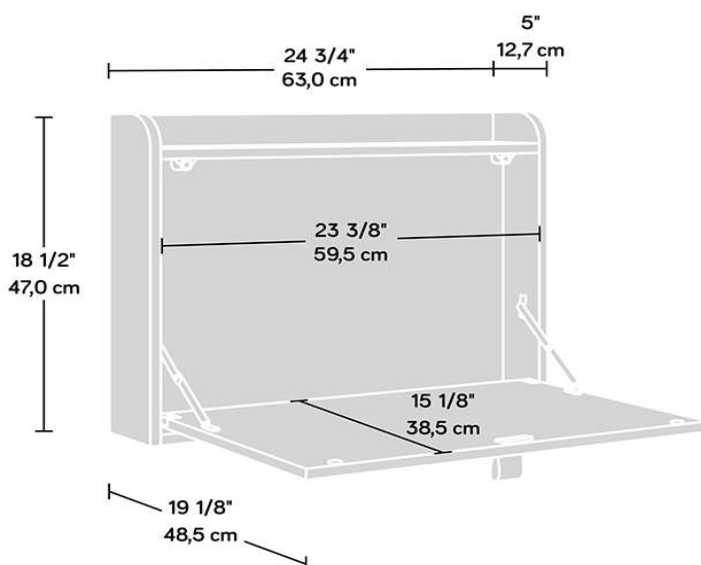

## Space Saving Wall Desk

- Space saving hanging desk in White finish with Sky Oak effect flip down door
- Flip down door to create spacious working area
- Upper shelf for storage
- Grey interior bulletin-style board
- Leather handle pull

Width	63 cm
Depth	12.7 cm
Height	47 cm
Box Height	20 cm
Box Width	58.5 cm
Box Depth	77.5 cm
Weight (gross)	11.4 kg

N.B: All measurements are approximate