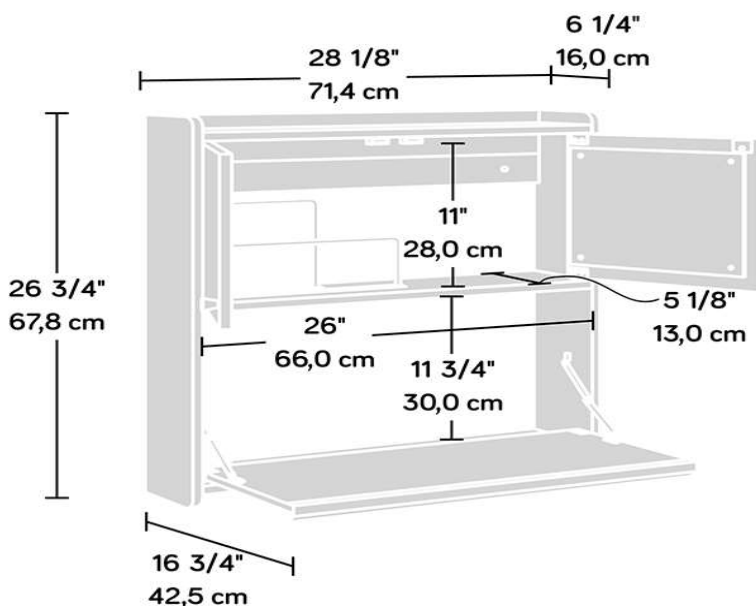

Space Saving Wall Desk

- Space saving hanging desk in Grand Walnut finish
- Flip down door to create spacious working area
- Upper shelf for decor
- Storage cupboard above work area for additional office accessories
- Interior bulletin-style board behind double doors
- Cord management pass through

Width	71.4 cm
Depth	16 cm
Height	67.8 cm
Box Height	22.5 cm
Box Width	79.7 cm
Box Depth	83.8 cm
Weight (gross)	16.5 kg

N.B: All measurements are approximate