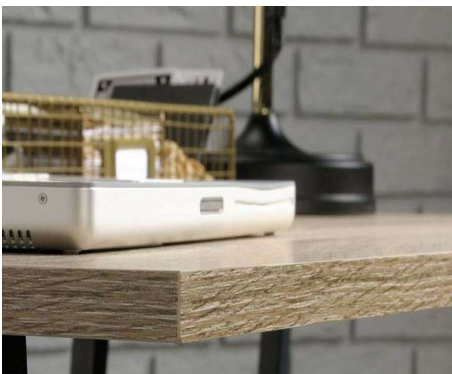

## INDUSTRIAL STYLE BENCH DESK

- Home office industrial style desk
  - Sharp, minimalist design
  - Spacious work area
- Smoked or Charter Oak effect
  - Durable black metal frame
  - Two lower storage shelves
- 360° all round finish, (can be freestanding)

Smoked Oak Effect

Smoked Oak effect

Width	105.4 cm
Depth	47 cm
Height	71.2 cm
Box Height	8.5 cm
Box Width	112.5 cm
Box Depth	52.5 cm

N.B: All measurements are approximate