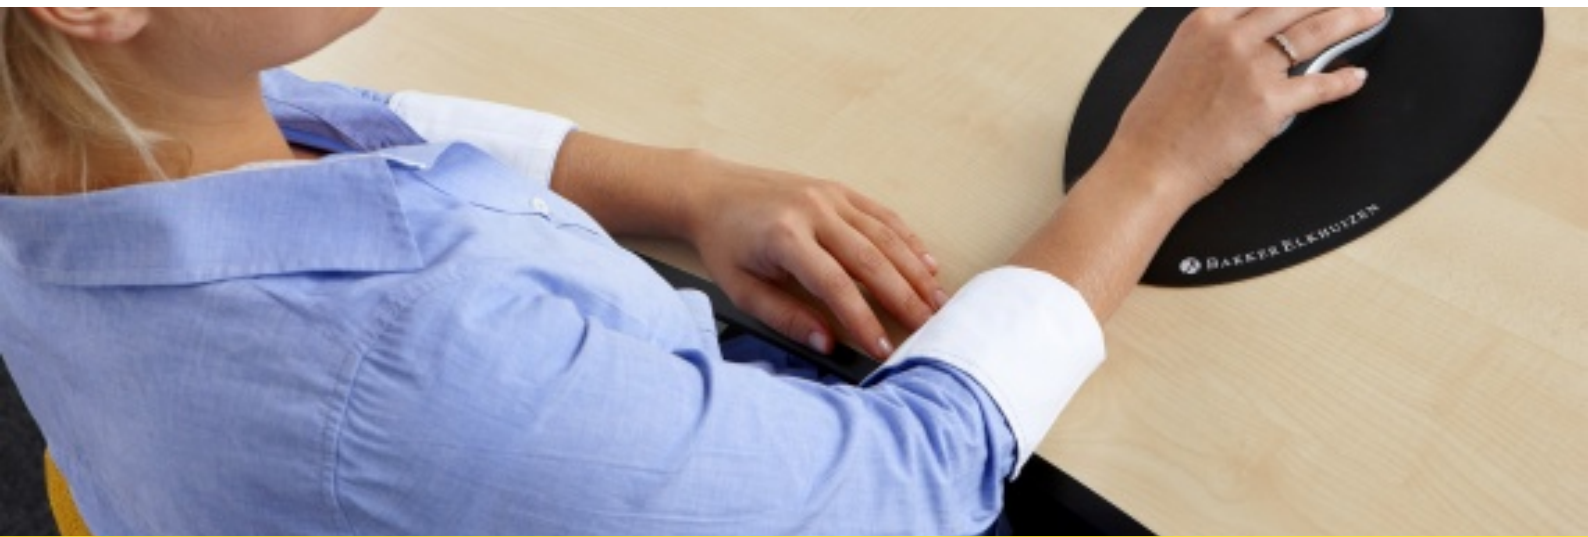

# The Egg Ergo Mouse Pad

Ergonomic mousepad

## Never have a cold mouse hand again!

The Egg Ergo Mouse Pad is an ergonomic mouse pad with a unique egg-shaped design. This design is actually the natural mouse pattern of a computer user.

The mouse stays in place thanks to the rubber bottom of the mousepad. You can move the mouse fast and smoothly, and stay productive.

[Read more online](#)

**Unique design:** the Egg- form follows the natural mousing pattern.

**Hygienic:** antibacterial surface.

**Comfortable:** thermal-insulating top surface keeps your hand warm, prevents complaints.