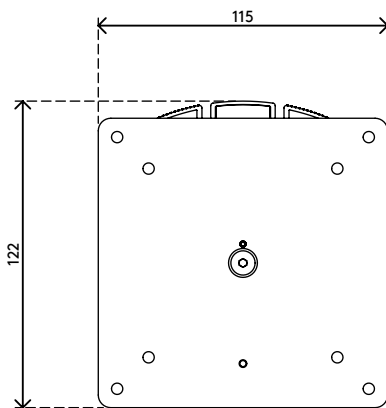

viewmaster^x

5

51.093

Viewmaster quick-release mount - option 093

Decrease installation costs in projects, minimize workstation downtime, or simply make (un)mounting a monitor a breeze. This quick release mount fits between any flat screen monitor arm and monitor with a VESA MIS-D 75 x 75/100 x 100 mount.

- Suitable for any monitor arm with VESA MIS-D 75 x 75/100 x 100 mm
- Enables fast and easy (un)mounting of monitors
- Push down to lock, pinch to release
- Monitor rotation lock can be enabled

dataflex^x

feeling at work

75 x 75/100 x 100

Viewmaster quick-release mount - option 093

2019/06/20

51.093

 155 x 120 x 20 mm

 1 pcs

 black