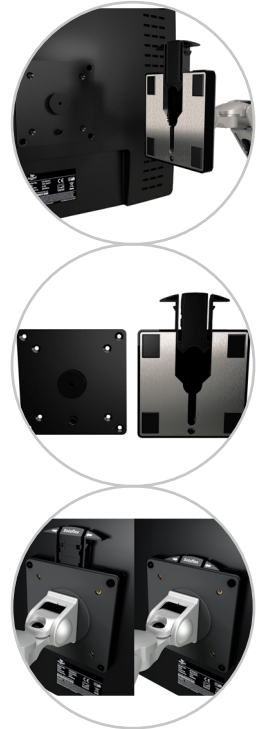

viewmaster^x

5

51.093

Viewmaster quick-release mount - option 093

Decrease installation costs in projects, minimize workstation downtime, or simply make (un)mounting a monitor a breeze. This quick release mount fits between any flat screen monitor arm and monitor with a VESA MIS-D 75 x 75/100 x 100 mount.

- Suitable for any monitor arm with VESA MIS-D 75 x 75/100 x 100 mm
- Enables fast and easy (un)mounting of monitors
- Push down to lock, pinch to release
- Monitor rotation lock can be enabled

dataflex^x

feeling at work

75 x 75/100 x 100

Viewmaster quick-release mount - option 093

2019/06/20

51.093

 155 x 120 x 20 mm

 1 pcs

 black