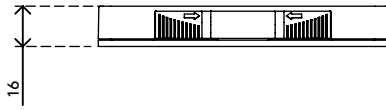

viewmaster^x

5

51.093

Viewmaster quick-release mount - option 093

Decrease installation costs in projects, minimize workstation downtime, or simply make (un)mounting a monitor a breeze. This quick release mount fits between any flat screen monitor arm and monitor with a VESA MIS-D 75 x 75/100 x 100 mount.

- Suitable for any monitor arm with VESA MIS-D 75 x 75/100 x 100 mm
- Enables fast and easy (un)mounting of monitors
- Push down to lock, pinch to release
- Monitor rotation lock can be enabled

dataflex^x

feeling at work

75 x 75/100 x 100

Viewmaster quick-release mount - option 093

2019/06/20

51.093

 155 x 120 x 20 mm

 1 pcs

 black