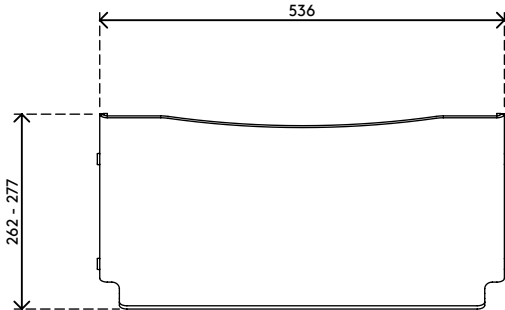

49.410

Addit ErgoDoc[®] document holder - adjustable 410

A very effective, in-line A3 document holder. This ErgoDoc[®] is height adjustable in six small steps. Its raised bottom edge enables its users to simply slide the keyboard underneath when not in use.

- Suitable for documents/books/folders/dossiers etc. up to A3 size
- Aligns documents and monitor in a straight line, preventing eye fatigue and neck strain
- Saves desk space
- Dimensions (w x d x h): 536 x 278 x 160 - 235 mm (21,1 x 10,9 x 6,2 - 9,3")
- Height adjustable from 160 - 235 mm (6,2" - 9,3") in 6 steps
- 5 mm (0,2") thick clear acrylic
- Max. weight capacity of 6 kg (13 lb)
- Slide the keyboard underneath the ErgoDoc[®] for even more desk space

Addit ErgoDoc® document holder - adjustable 410

2019/06/20

49.410

 590 x 300 x 115 mm

 1 pcs

 clear acrylic

 1,835 kg

 805410494100