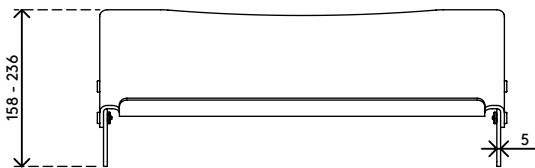

49.410

Addit ErgoDoc[®] document holder - adjustable 410

A very effective, in-line A3 document holder. This ErgoDoc[®] is height adjustable in six small steps. Its raised bottom edge enables its users to simply slide the keyboard underneath when not in use.

- Suitable for documents/books/folders/dossiers etc. up to A3 size
- Aligns documents and monitor in a straight line, preventing eye fatigue and neck strain
- Saves desk space
- Dimensions (w x d x h): 536 x 278 x 160 - 235 mm (21,1 x 10,9 x 6,2 - 9,3")
- Height adjustable from 160 - 235 mm (6,2" - 9,3") in 6 steps
- 5 mm (0,2") thick clear acrylic
- Max. weight capacity of 6 kg (13 lb)
- Slide the keyboard underneath the ErgoDoc[®] for even more desk space

Addit ErgoDoc® document holder - adjustable 410

2019/06/20

49.410

 590 x 300 x 115 mm

 1 pcs

 clear acrylic

 1,835 kg

 805410494100