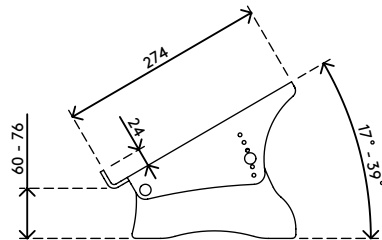

49.410

Addit ErgoDoc[®] document holder - adjustable 410

A very effective, in-line A3 document holder. This ErgoDoc[®] is height adjustable in six small steps. Its raised bottom edge enables its users to simply slide the keyboard underneath when not in use.

- Suitable for documents/books/folders/dossiers etc. up to A3 size
- Aligns documents and monitor in a straight line, preventing eye fatigue and neck strain
- Saves desk space
- Dimensions (w x d x h): 536 x 278 x 160 - 235 mm (21,1 x 10,9 x 6,2 - 9,3")
- Height adjustable from 160 - 235 mm (6,2" - 9,3") in 6 steps
- 5 mm (0,2") thick clear acrylic
- Max. weight capacity of 6 kg (13 lb)
- Slide the keyboard underneath the ErgoDoc[®] for even more desk space

Addit ErgoDoc® document holder - adjustable 410

2019/06/20

49.410

 590 x 300 x 115 mm

 1 pcs

 clear acrylic

 1,835 kg

 805410494100