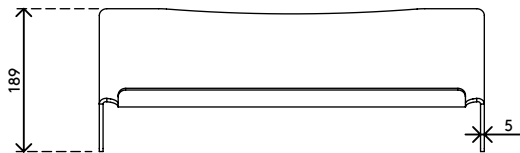

## Addit ErgoDoc<sup>®</sup> document holder 410

A very effective, fixed height, A3 document holder. By placing the ErgoDoc<sup>®</sup> in between a keyboard and monitor, you create an in-line workstation with an equal viewing distance to keyboard, documents and monitor. This results in minimal eye fatigue and less neck strain. With storage space underneath for a keyboard.

- Suitable for documents/books/folders/dossiers etc. up to A3 size
- Aligns documents and monitor in a straight line, preventing eye fatigue and neck strain
- Saves desk space
- Dimensions (w x d x h): 510 x 270 x 190 mm (20,1 x 10,6 x 7,5")
- Fixed height
- 5 mm (0,2") thick clear acrylic
- Max. weight capacity of 6 kg (13 lb)
- Lift up the ErgoDoc<sup>®</sup> for keyboard storage space

# 44.410

 600 x 310 x 200 mm

 1 pcs

 clear acrylic

 1,655 kg

 805410444105