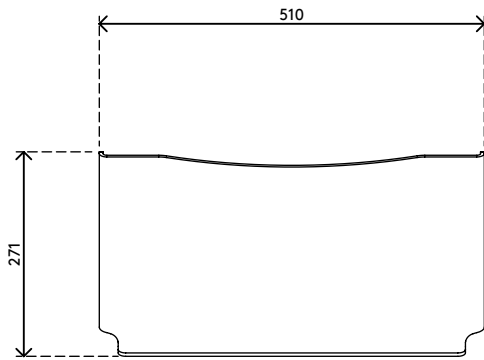

## Addit ErgoDoc<sup>®</sup> document holder 410

A very effective, fixed height, A3 document holder. By placing the ErgoDoc<sup>®</sup> in between a keyboard and monitor, you create an in-line workstation with an equal viewing distance to keyboard, documents and monitor. This results in minimal eye fatigue and less neck strain. With storage space underneath for a keyboard.

- Suitable for documents/books/folders/dossiers etc. up to A3 size
- Aligns documents and monitor in a straight line, preventing eye fatigue and neck strain
- Saves desk space
- Dimensions (w x d x h): 510 x 270 x 190 mm (20,1 x 10,6 x 7,5")
- Fixed height
- 5 mm (0,2") thick clear acrylic
- Max. weight capacity of 6 kg (13 lb)
- Lift up the ErgoDoc<sup>®</sup> for keyboard storage space

# 44.410

 600 x 310 x 200 mm

 1 pcs

 clear acrylic

 1,655 kg

 805410444105