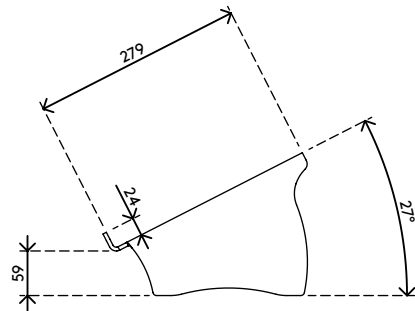

## Addit ErgoDoc<sup>®</sup> document holder 410

A very effective, fixed height, A3 document holder. By placing the ErgoDoc<sup>®</sup> in between a keyboard and monitor, you create an in-line workstation with an equal viewing distance to keyboard, documents and monitor. This results in minimal eye fatigue and less neck strain. With storage space underneath for a keyboard.

- Suitable for documents/books/folders/dossiers etc. up to A3 size
- Aligns documents and monitor in a straight line, preventing eye fatigue and neck strain
- Saves desk space
- Dimensions (w x d x h): 510 x 270 x 190 mm (20,1 x 10,6 x 7,5")
- Fixed height
- 5 mm (0,2") thick clear acrylic
- Max. weight capacity of 6 kg (13 lb)
- Lift up the ErgoDoc<sup>®</sup> for keyboard storage space

# 44.410

 600 x 310 x 200 mm

 1 pcs

 clear acrylic

 1,655 kg

 805410444105