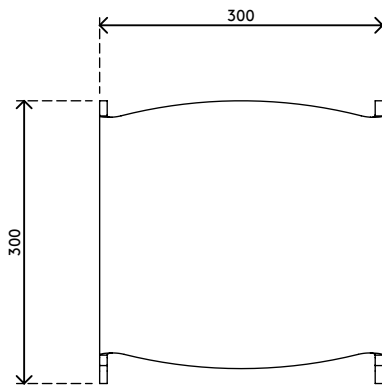

## Addit monitor riser 100

This monitor riser is made of 8 mm (0,3") thick acrylic and has a maximum weight capacity of 40 kg (88,2 lb), which is more than enough for even the heaviest monitors or all-in-one computers. Raising a monitor to eye level, the stand promotes a more upright and comfortable posture. It also neatly stores a keyboard when not in use.

- Max. weight capacity of 40 kg (88,2 lb)
- Space-saving horizontal keyboard storage
- 8 mm (0,3") thick clear acrylic
- Saves desk space
- Fixed height
- Dimensions (w x d x h): 300 x 300 x 150 mm (11,8 x 11,8 x 5,9")

# 44.100

 340 x 310 x 155 mm

 1 pcs

 clear acrylic

 1,835 kg

 805410441005