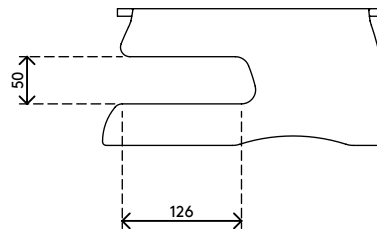

## Addit monitor riser 100

This monitor riser is made of 8 mm (0,3") thick acrylic and has a maximum weight capacity of 40 kg (88,2 lb), which is more than enough for even the heaviest monitors or all-in-one computers. Raising a monitor to eye level, the stand promotes a more upright and comfortable posture. It also neatly stores a keyboard when not in use.

- Max. weight capacity of 40 kg (88,2 lb)
- Space-saving horizontal keyboard storage
- 8 mm (0,3") thick clear acrylic
- Saves desk space
- Fixed height
- Dimensions (w x d x h): 300 x 300 x 150 mm (11,8 x 11,8 x 5,9")

# 44.100

 340 x 310 x 155 mm

 1 pcs

 clear acrylic

 1,835 kg

 805410441005