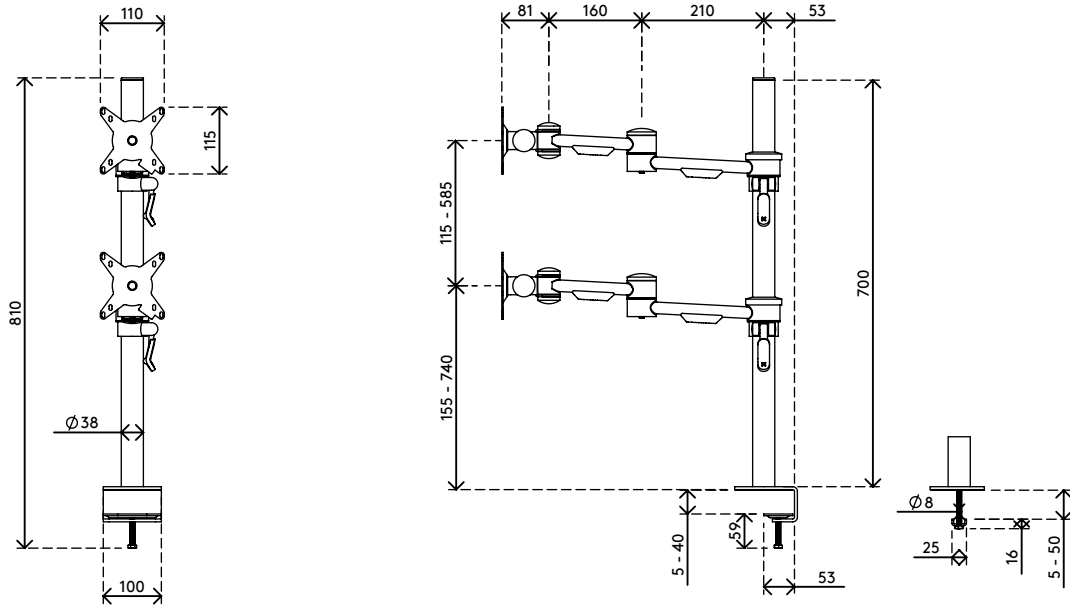

52.682

Viewmate monitor arm - desk 682

This monitor arm supports two monitors stacked on top of each other, which can be adjusted in height and depth independently. The clamp levers make height adjustment a breeze. An ergonomic design that is robust, cost-effective and easy to use.

- Static height adjustment
- Independent depth adjustment
- Fitted with cable covers and cable loop ties to guide cables tidily
- Main components made of steel
- VESA MIS-D 75 x 75/100 x 100 mm compatible
- Monitor: tilt +90°/-90°, swivel +90°/-90°, rotate 360°
- Arm: swivel 360°
- Weight capacity max. 15 kg (33 lb) per monitor
- Comes with a desk clamp mount and bolt-through desk mount
- Suitable for a desktop thickness of 5 up to 40 mm (0,2" - 1,6") (clamp) or 50 mm (2,0") (bolt through)
- Monitor size limit: height 480 mm (18,9")
- Easy to adjust in height using a clamp lever

viewmate

+90°/-90°

+90°/-90°

360°

480 mm (18,9")

75 x 75/100 x 100

(2x) 15 kg (33 lb)

Viewmate monitor arm - desk 682

2019/06/20

52.682

 1050 x 170 x 106 mm

 1 pcs

 silver

 6,9 kg

 805410526825