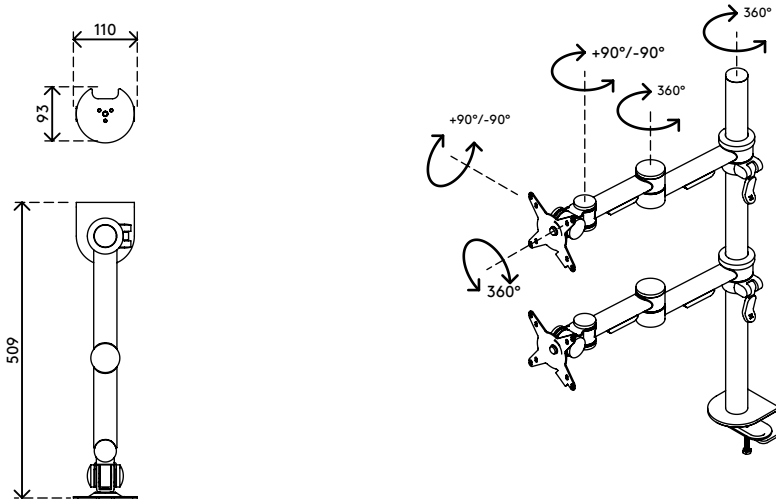

52.682

Viewmate monitor arm - desk 682

This monitor arm supports two monitors stacked on top of each other, which can be adjusted in height and depth independently. The clamp levers make height adjustment a breeze. An ergonomic design that is robust, cost-effective and easy to use.

- Static height adjustment
- Independent depth adjustment
- Fitted with cable covers and cable loop ties to guide cables tidily
- Main components made of steel
- VESA MIS-D 75 x 75/100 x 100 mm compatible
- Monitor: tilt +90°/-90°, swivel +90°/-90°, rotate 360°
- Arm: swivel 360°
- Weight capacity max. 15 kg (33 lb) per monitor
- Comes with a desk clamp mount and bolt-through desk mount
- Suitable for a desktop thickness of 5 up to 40 mm (0,2" - 1,6") (clamp) or 50 mm (2,0") (bolt through)
- Monitor size limit: height 480 mm (18,9")
- Easy to adjust in height using a clamp lever

viewmate

+90°/-90°

+90°/-90°

360°

480 mm (18,9")

75 x 75/100 x 100

(2x) 15 kg (33 lb)

Viewmate monitor arm - desk 682

2019/06/20

52.682

 1050 x 170 x 106 mm

 1 pcs

 silver

 6,9 kg

 805410526825