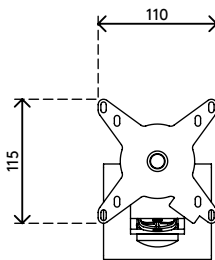

52.142

Viewmate monitor arm - toolbar 142

Having a durable construction, this monitor arm offers solid support for any monitor up to 15 kg (33 lb). Its depth adjustment ensures that monitors can be set at a comfortable viewing distance. Its horizontal glide makes it easy to place anywhere along the toolbar.

- Fixed height
- Depth adjustment
- Fitted with cable covers to guide cables tidily
- Main components made of steel
- VESA MIS-D 75 x 75/100 x 100 mm compatible

- Monitor: tilt +90°/-90°, swivel +90°/-90°, rotate 360°
- Arm: swivel +90°/-90°
- Weight capacity max. 15 kg (33 lb) per monitor
- Mount exclusively compatible with Viewmate toolbars
- Simply slides onto the toolbar rail

viewmate

+90°/-90°

+90°/-90°

360°

75 x 75/100 x 100

15 kg (33 lb)

Viewmate monitor arm - toolbar 142

2019/06/20

52.142

 550 x 130 x 120 mm

 1 pcs

 silver

 2,3 kg

 805410521424