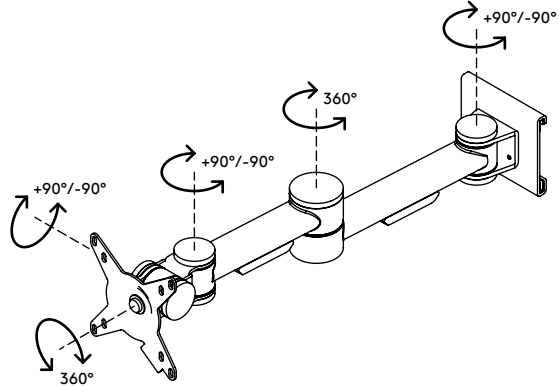

52.142

Viewmate monitor arm - toolbar 142

Having a durable construction, this monitor arm offers solid support for any monitor up to 15 kg (33 lb). Its depth adjustment ensures that monitors can be set at a comfortable viewing distance. Its horizontal glide makes it easy to place anywhere along the toolbar.

- Fixed height
- Depth adjustment
- Fitted with cable covers to guide cables tidily
- Main components made of steel
- VESA MIS-D 75 x 75/100 x 100 mm compatible

- Monitor: tilt +90°/-90°, swivel +90°/-90°, rotate 360°
- Arm: swivel +90°/-90°
- Weight capacity max. 15 kg (33 lb) per monitor
- Mount exclusively compatible with Viewmate toolbars
- Simply slides onto the toolbar rail

viewmate

+90°/-90°

+90°/-90°

360°

75 x 75/100 x 100

15 kg (33 lb)

Viewmate monitor arm - toolbar 142

2019/06/20

52.142

 550 x 130 x 120 mm

 1 pcs

 silver

 2,3 kg

 805410521424