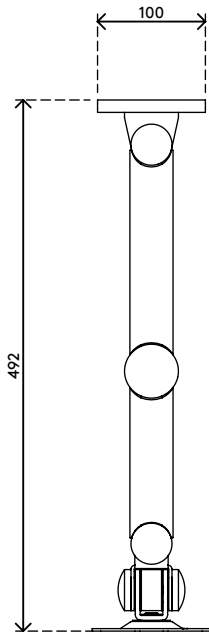

52.142

Viewmate monitor arm - toolbar 142

Having a durable construction, this monitor arm offers solid support for any monitor up to 15 kg (33 lb). Its depth adjustment ensures that monitors can be set at a comfortable viewing distance. Its horizontal glide makes it easy to place anywhere along the toolbar.

- Fixed height
- Depth adjustment
- Fitted with cable covers to guide cables tidily
- Main components made of steel
- VESA MIS-D 75 x 75/100 x 100 mm compatible

- Monitor: tilt +90°/-90°, swivel +90°/-90°, rotate 360°
- Arm: swivel +90°/-90°
- Weight capacity max. 15 kg (33 lb) per monitor
- Mount exclusively compatible with Viewmate toolbars
- Simply slides onto the toolbar rail

viewmate

+90°/-90°

+90°/-90°

360°

75 x 75/100 x 100

15 kg (33 lb)

Viewmate monitor arm - toolbar 142

2019/06/20

52.142

 550 x 130 x 120 mm

 1 pcs

 silver

 2,3 kg

 805410521424