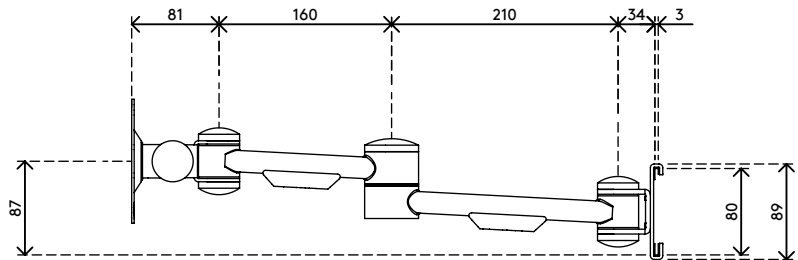

52.142

Viewmate monitor arm - toolbar 142

Having a durable construction, this monitor arm offers solid support for any monitor up to 15 kg (33 lb). Its depth adjustment ensures that monitors can be set at a comfortable viewing distance. Its horizontal glide makes it easy to place anywhere along the toolbar.

- Fixed height
- Depth adjustment
- Fitted with cable covers to guide cables tidily
- Main components made of steel
- VESA MIS-D 75 x 75/100 x 100 mm compatible

- Monitor: tilt +90°/-90°, swivel +90°/-90°, rotate 360°
- Arm: swivel +90°/-90°
- Weight capacity max. 15 kg (33 lb) per monitor
- Mount exclusively compatible with Viewmate toolbars
- Simply slides onto the toolbar rail

viewmate

+90°/-90°

+90°/-90°

360°

75 x 75/100 x 100

15 kg (33 lb)

Viewmate monitor arm - toolbar 142

2019/06/20

52.142

 550 x 130 x 120 mm

 1 pcs

 silver

 2,3 kg

 805410521424