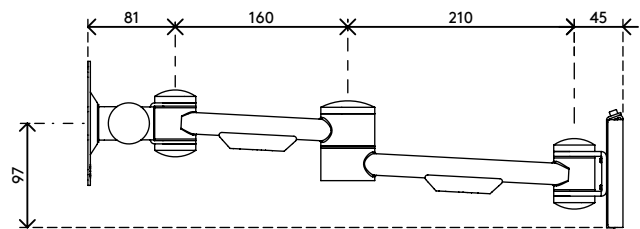

52.042

Viewmate monitor arm - wall 042

Having a durable construction, this monitor arm offers solid support for any monitor up to 15 kg (33 lb). Its depth adjustment ensures that monitors can be set at a comfortable viewing distance.

- Fixed height
- Depth adjustment
- Fitted with cable covers to guide cables tidily
- Main components made of steel
- VESA MIS-D 75 x 75/100 x 100 mm compatible
- Monitor: tilt +90°/-90°, swivel +90°/-90°, rotate 360°
- Arm: swivel +90°/-90°
- Weight capacity max. 15 kg (33 lb) per monitor
- Comes with a tapered wall mount for easy installation
- Comes with all necessary fasteners

viewmate

+90°/-90°

+90°/-90°

360°

75 x 75/100 x 100

15 kg (33 lb)

Viewmate monitor arm - wall 042

2019/06/20

52.042

 550 x 130 x 120 mm

 1 pcs

 silver

 2,45 kg

 805410520427