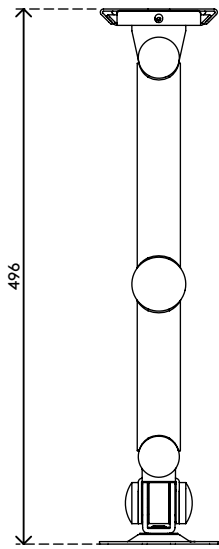

52.042

Viewmate monitor arm - wall 042

Having a durable construction, this monitor arm offers solid support for any monitor up to 15 kg (33 lb). Its depth adjustment ensures that monitors can be set at a comfortable viewing distance.

- Fixed height
- Depth adjustment
- Fitted with cable covers to guide cables tidily
- Main components made of steel
- VESA MIS-D 75 x 75/100 x 100 mm compatible
- Monitor: tilt +90°/-90°, swivel +90°/-90°, rotate 360°
- Arm: swivel +90°/-90°
- Weight capacity max. 15 kg (33 lb) per monitor
- Comes with a tapered wall mount for easy installation
- Comes with all necessary fasteners

viewmate

+90°/-90°

+90°/-90°

360°

75 x 75/100 x 100

15 kg (33 lb)

Viewmate monitor arm - wall 042

2019/06/20

52.042

 550 x 130 x 120 mm

 1 pcs

 silver

 2,45 kg

 805410520427