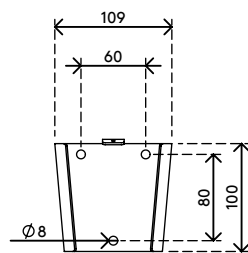

52.042

Viewmate monitor arm - wall 042

Having a durable construction, this monitor arm offers solid support for any monitor up to 15 kg (33 lb). Its depth adjustment ensures that monitors can be set at a comfortable viewing distance.

- Fixed height
- Depth adjustment
- Fitted with cable covers to guide cables tidily
- Main components made of steel
- VESA MIS-D 75 x 75/100 x 100 mm compatible
- Monitor: tilt +90°/-90°, swivel +90°/-90°, rotate 360°
- Arm: swivel +90°/-90°
- Weight capacity max. 15 kg (33 lb) per monitor
- Comes with a tapered wall mount for easy installation
- Comes with all necessary fasteners

viewmate

+90°/-90°

+90°/-90°

360°

75 x 75/100 x 100

15 kg (33 lb)

Viewmate monitor arm - wall 042

2019/06/20

52.042

 550 x 130 x 120 mm

 1 pcs

 silver

 2,45 kg

 805410520427