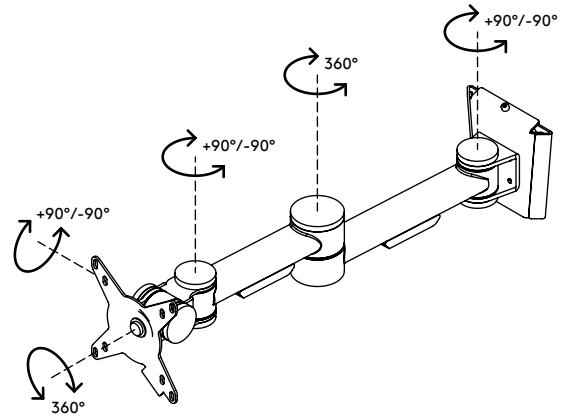

52.042

Viewmate monitor arm - wall 042

Having a durable construction, this monitor arm offers solid support for any monitor up to 15 kg (33 lb). Its depth adjustment ensures that monitors can be set at a comfortable viewing distance.

- Fixed height
- Depth adjustment
- Fitted with cable covers to guide cables tidily
- Main components made of steel
- VESA MIS-D 75 x 75/100 x 100 mm compatible
- Monitor: tilt +90°/-90°, swivel +90°/-90°, rotate 360°
- Arm: swivel +90°/-90°
- Weight capacity max. 15 kg (33 lb) per monitor
- Comes with a tapered wall mount for easy installation
- Comes with all necessary fasteners

viewmate

+90°/-90°

+90°/-90°

360°

75 x 75/100 x 100

15 kg (33 lb)

Viewmate monitor arm - wall 042

2019/06/20

52.042

 550 x 130 x 120 mm

 1 pcs

 silver

 2,45 kg

 805410520427