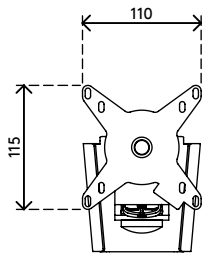

52.042

Viewmate monitor arm - wall 042

Having a durable construction, this monitor arm offers solid support for any monitor up to 15 kg (33 lb). Its depth adjustment ensures that monitors can be set at a comfortable viewing distance.

- Fixed height
- Depth adjustment
- Fitted with cable covers to guide cables tidily
- Main components made of steel
- VESA MIS-D 75 x 75/100 x 100 mm compatible
- Monitor: tilt +90°/-90°, swivel +90°/-90°, rotate 360°
- Arm: swivel +90°/-90°
- Weight capacity max. 15 kg (33 lb) per monitor
- Comes with a tapered wall mount for easy installation
- Comes with all necessary fasteners

viewmate

+90°/-90°

+90°/-90°

360°

75 x 75/100 x 100

15 kg (33 lb)

Viewmate monitor arm - wall 042

2019/06/20

52.042

 550 x 130 x 120 mm

 1 pcs

 silver

 2,45 kg

 805410520427