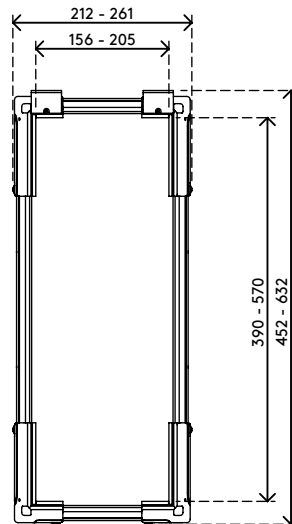

viewlite

35.200

Viewlite computer holder - desk 200

Ideal for desktop/workstation computers, this holder snugly accommodates most PCs and is easy to mount vertically or horizontally.

- Mounts underneath desktop
- Includes large mounting brackets to get around desk frame
- Max. dimensions CPU vertically between 156 - 205 mm (6,1" - 8,1") wide and 390 - 570 mm (15,4" - 22,4") high
- Max. dimensions CPU horizontally between 390 - 570 mm (15,4" - 22,4") wide and 156 - 205 mm (6,1" - 8,1") high
- Height and width adjustable
- Max. weight capacity of 30 kg (66,1 lb)
- Made of recycled ABS
- Easy to (un)mount

dataflex 

feeling at work

viewlite

horizontal/vertical

156 - 205 mm
(6,1 - 8,0")

390 - 570 mm
(15,3 - 22,4")

30 kg (66,1 lb)

Viewlite computer holder - desk 200

2019/06/20

35.200

 460 x 220 x 130 mm

 1 pcs

 white

 1,865 kg

 805410352004