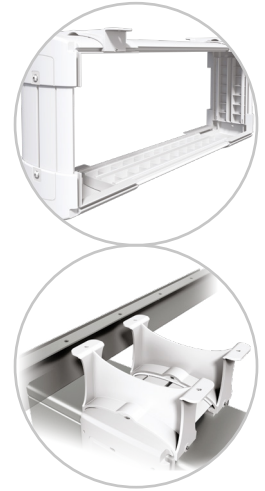

viewlite

35.200

Viewlite computer holder - desk 200

Ideal for desktop/workstation computers, this holder snugly accommodates most PCs and is easy to mount vertically or horizontally.

- Mounts underneath desktop
- Includes large mounting brackets to get around desk frame
- Max. dimensions CPU vertically between 156 - 205 mm (6,1" - 8,1") wide and 390 - 570 mm (15,4" - 22,4") high
- Max. dimensions CPU horizontally between 390 - 570 mm (15,4" - 22,4") wide and 156 - 205 mm (6,1" - 8,1") high
- Height and width adjustable
- Max. weight capacity of 30 kg (66,1 lb)
- Made of recycled ABS
- Easy to (un)mount

dataflex 

feeling at work

viewlite

horizontal/vertical

156 - 205 mm
(6,1 - 8,0")

390 - 570 mm
(15,3 - 22,4")

30 kg (66,1 lb)

Viewlite computer holder - desk 200