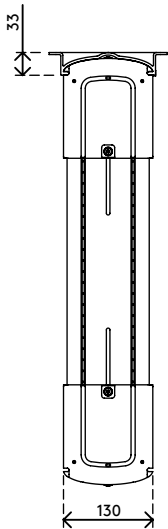

viewlite

35.200

Viewlite computer holder - desk 200

Ideal for desktop/workstation computers, this holder snugly accommodates most PCs and is easy to mount vertically or horizontally.

- Mounts underneath desktop
- Includes large mounting brackets to get around desk frame
- Max. dimensions CPU vertically between 156 - 205 mm (6,1" - 8,1") wide and 390 - 570 mm (15,4" - 22,4") high
- Max. dimensions CPU horizontally between 390 - 570 mm (15,4" - 22,4") wide and 156 - 205 mm (6,1" - 8,1") high
- Height and width adjustable
- Max. weight capacity of 30 kg (66,1 lb)
- Made of recycled ABS
- Easy to (un)mount

dataflex 

feeling at work

viewlite

horizontal/vertical

156 - 205 mm
(6,1 - 8,0")

390 - 570 mm
(15,3 - 22,4")

30 kg (66,1 lb)

Viewlite computer holder - desk 200

2019/06/20

35.200

 460 x 220 x 130 mm

 1 pcs

 white

 1,865 kg

 805410352004