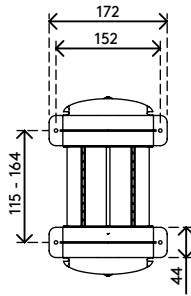

viewlite

35.200

Viewlite computer holder - desk 200

Ideal for desktop/workstation computers, this holder snugly accommodates most PCs and is easy to mount vertically or horizontally.

- Mounts underneath desktop
- Includes large mounting brackets to get around desk frame
- Max. dimensions CPU vertically between 156 - 205 mm (6,1" - 8,1") wide and 390 - 570 mm (15,4" - 22,4") high
- Max. dimensions CPU horizontally between 390 - 570 mm (15,4" - 22,4") wide and 156 - 205 mm (6,1" - 8,1") high
- Height and width adjustable
- Max. weight capacity of 30 kg (66,1 lb)
- Made of recycled ABS
- Easy to (un)mount

dataflex 

feeling at work

viewlite

horizontal/vertical

156 - 205 mm
(6,1 - 8,0")

390 - 570 mm
(15,3 - 22,4")

30 kg (66,1 lb)

Viewlite computer holder - desk 200

2019/06/20

35.200

 460 x 220 x 130 mm

 1 pcs

 white

 1,865 kg

 805410352004