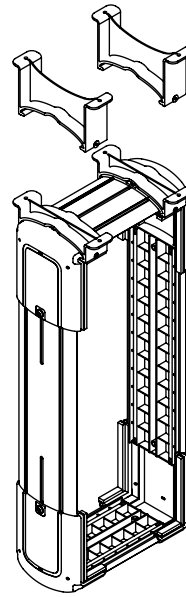

viewlite

35.200

Viewlite computer holder - desk 200

Ideal for desktop/workstation computers, this holder snugly accommodates most PCs and is easy to mount vertically or horizontally.

- Mounts underneath desktop
- Includes large mounting brackets to get around desk frame
- Max. dimensions CPU vertically between 156 - 205 mm (6,1" - 8,1") wide and 390 - 570 mm (15,4" - 22,4") high
- Max. dimensions CPU horizontally between 390 - 570 mm (15,4" - 22,4") wide and 156 - 205 mm (6,1" - 8,1") high
- Height and width adjustable
- Max. weight capacity of 30 kg (66,1 lb)
- Made of recycled ABS
- Easy to (un)mount

dataflex 

feeling at work

viewlite

horizontal/vertical

156 - 205 mm
(6,1 - 8,0")

390 - 570 mm
(15,3 - 22,4")

30 kg (66,1 lb)

Viewlite computer holder - desk 200

2019/06/20

35.200

 460 x 220 x 130 mm

 1 pcs

 white

 1,865 kg

 805410352004