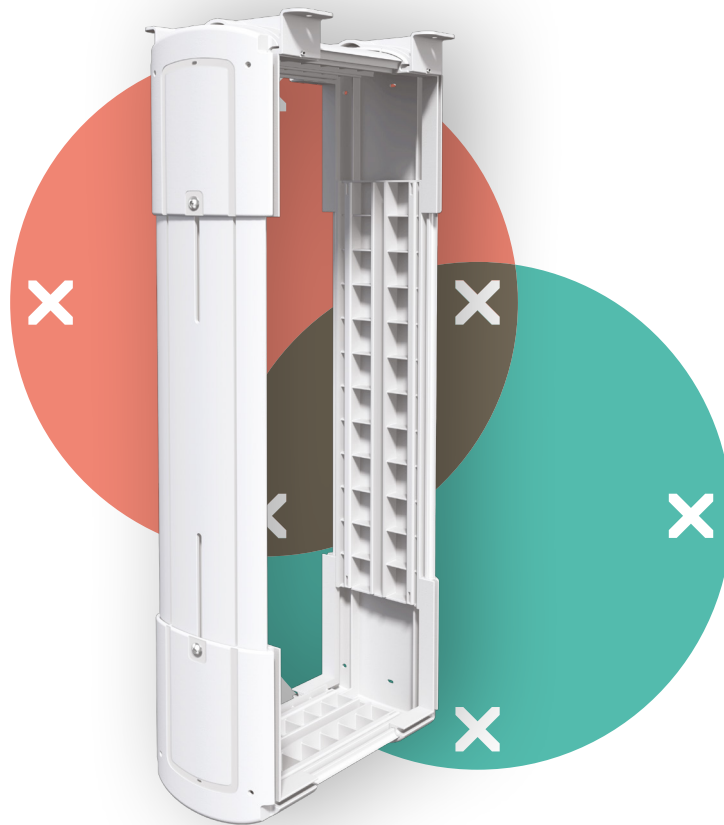

viewlite

35.200

Viewlite computer holder - desk 200

Ideal for desktop/workstation computers, this holder snugly accommodates most PCs and is easy to mount vertically or horizontally.

- Mounts underneath desktop
- Includes large mounting brackets to get around desk frame
- Max. dimensions CPU vertically between 156 - 205 mm (6,1" - 8,1") wide and 390 - 570 mm (15,4" - 22,4") high
- Max. dimensions CPU horizontally between 390 - 570 mm (15,4" - 22,4") wide and 156 - 205 mm (6,1" - 8,1") high
- Height and width adjustable
- Max. weight capacity of 30 kg (66,1 lb)
- Made of recycled ABS
- Easy to (un)mount

dataflex 

feeling at work

viewlite

horizontal/vertical

156 - 205 mm
(6,1 - 8,0")

390 - 570 mm
(15,3 - 22,4")

30 kg (66,1 lb)

Viewlite computer holder - desk 200

2019/06/20

35.200

 460 x 220 x 130 mm

 1 pcs

 white

 1,865 kg

 805410352004